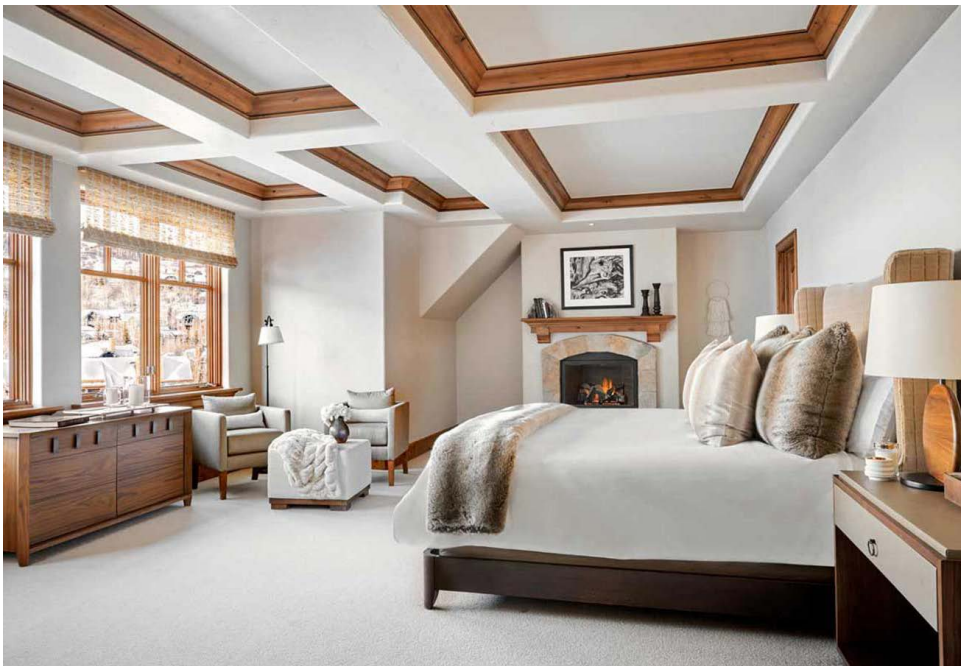

SNOWFLAKE PENTHOUSE | BEAVER CREEK, COLORADO

5 BEDROOM SUITES + 6 BATHROOMS

THE SPACE

A private, spacious chalet on top of the world-renowned Ritz-Carlton, Bachelor Gulch, steps from the ski lift. Guests love the open living spaces tailored for entertaining, commercial kitchen, five bedrooms suites (all with their own en-suite and custom bedding), and access to the world-class amenities of the Ritz.

THE BEDROOMS

- **1 - Master Suite:** King bed, fireplace, and an en-suite bathroom with an oversized shower and a sunken bathtub.
- **2 - Guest Master Suite:** King bed and en-suite bathroom.
- **3 - King Suite:** King bed and en-suite bathroom.
- **4 - Double Queen Suite:** 2 Queen beds, twin day bed, and en-suite bathroom.
- **5 - Guest Suite/Media Room:** Spacious den/media room that can convert into a 5th bedroom. Fold-out sofa bed and en-suite bath.

PROPERTY HIGHLIGHTS

- Outdoor terrace overlooking the ski slopes with dining space
- Ski-in/Ski-out with a “private” ski lift
- Open living area with a mossrock fireplace, original modern art, and hand-crafted furnishings
- Oversized windows with panoramic views of the ski slopes
- Fully equipped chef-style kitchen with sleek stainless steel appliances and bar seating

THE LOCATION

The Ritz-Carlton, Bachelor Gulch is Vail Valley's most beloved lodge-style resort. Walk downstairs to phenomenal cuisine and cocktails, take a dip in the steaming hot tubs, or hand-roast s'mores at the campfire. The patio has live music by the fireplace most nights. It's an authentic mountain sanctuary, with an extra dose of luxury!